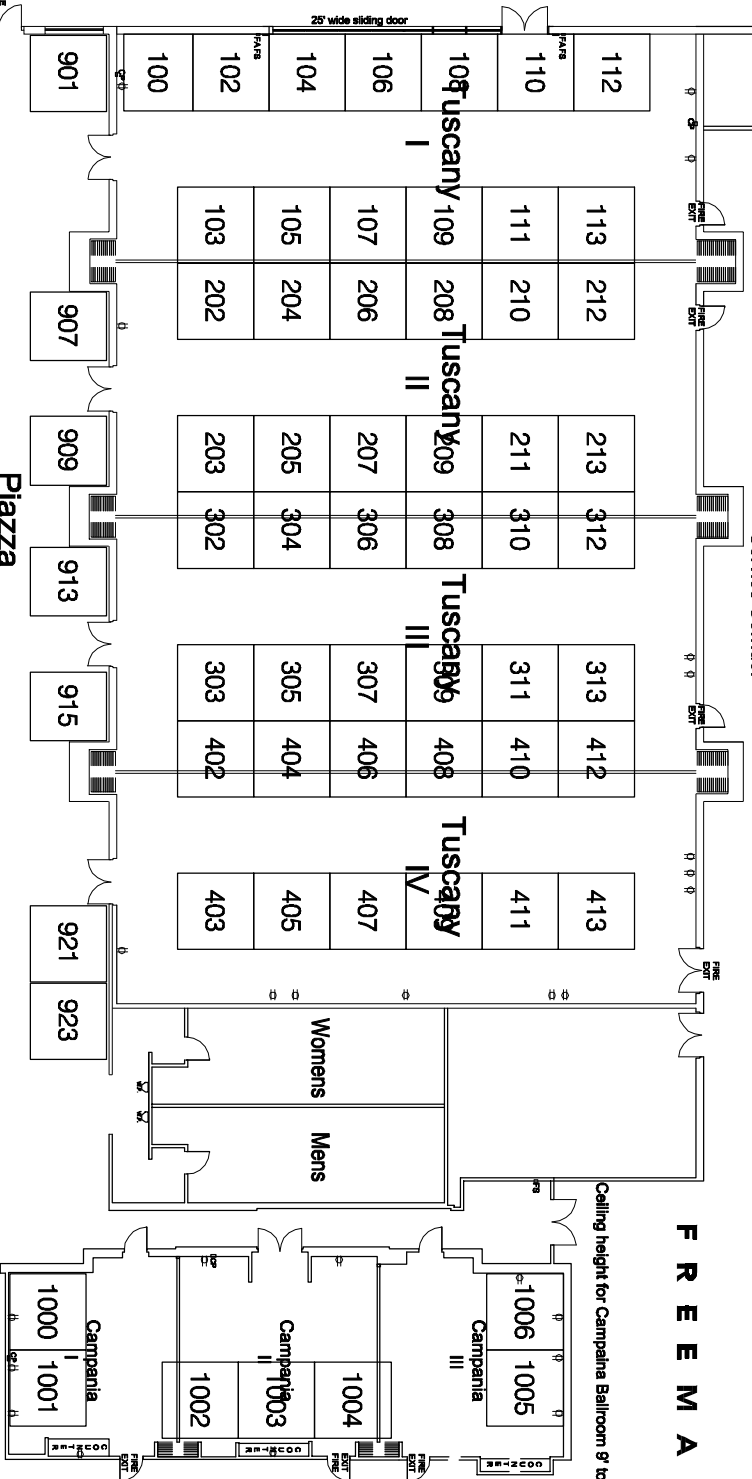

Hilton Garden Inn Dallas/Lewisville
785 State Highway 121
Lewisville, Texas 75067
Tuscany Ballroom I thru IV

Show Name
Show Date

ballroom as of 09/11/2007

Ceiling height for Tuscany Ballroom 13'9" to 18'

Dimension	Size	Qty	SqFt
10x10	100	49	4,900
Totals:		49	4,900

F R E E M A N

Ceiling height for Campana Ballroom 8' to 10'

Ceiling height for Piazza 12'2"

campana as of 09/21/2007

Dimension	Size	Qty	SqFt
9x10	90	1	90
10x10	100	8	800
Totals:		9	890

Dimension	Size	Qty	SqFt	Rented	Available
10x10	100	7	700	0	7
Totals:		7	700		7

F R E E M A N
785 STATE HWY 121
LEWISVILLE, TX 75067
TEL: 972.266.4444
FAX: 972.266.4444

DATE: 09/06/07
TIME: 10:00 AM
DRAWING NO: 000000
SCALE: 1/4" = 1'-0"