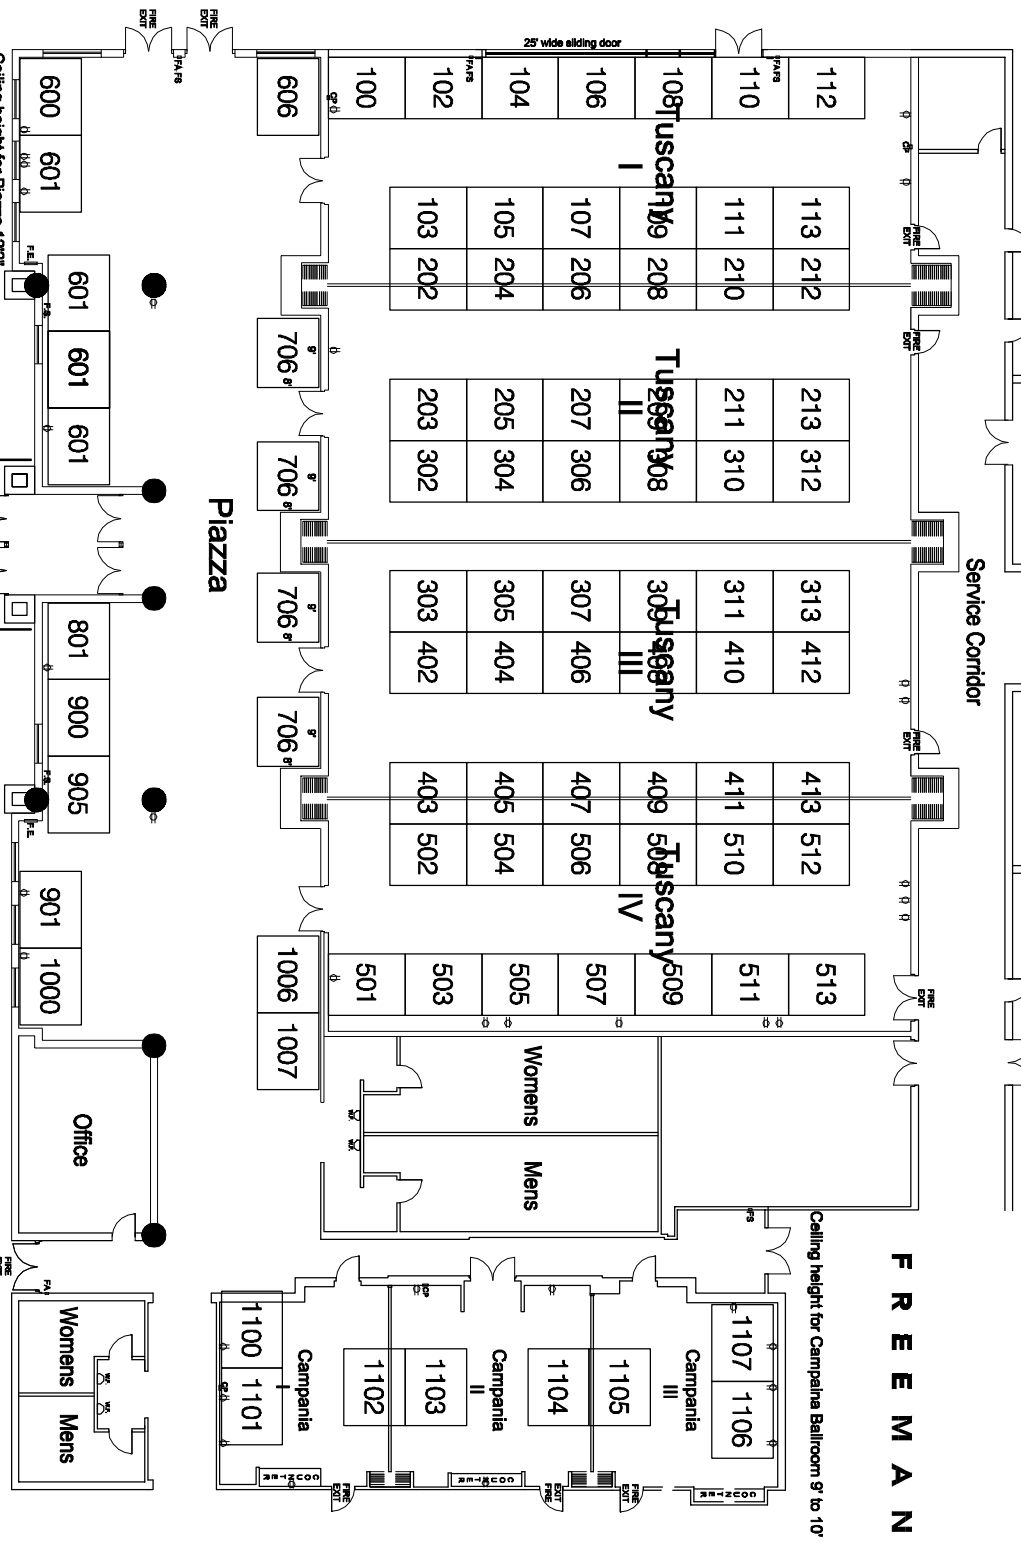

Show Name

Show Date

Hilton Garden Inn Dallas/Lewisville
 785 State Highway 121
 Lewisville, Texas 75067
 Tuscanry Ballroom I thru IV
 Ceiling height for Tuscanry Ballroom 139" to 18'

ballroom as of 09/21/2007

Dimension	Size	Qty	SqFt
8x10	80	55	4,400
Totals:		55	4,400

F R E E M A N

Plaza as of 09/21/2007
 Ceiling height for Plaza 122"

Dimension	Size	Qty	SqFt
8x9	72	1	72
8x10	80	10	800
Totals:		11	872

Conference Center
 Entrance

campanilla as of 09/21/2007

Dimension	Size	Qty	SqFt
8x10	80	8	640
Totals:		8	640

<p>PREMANN 785 STATE HWY 121 LEWISVILLE, TX 75067 TEL: 972.266.1111 FAX: 972.266.1112</p>	<p>1 INFORMATION 2 REGISTRATION AREA 3 BALANCE BOARD 4 HANGING ELEMENTS 5 REPORT ELEMENTS 6 PAVILION ELEMENTS 7 SCALATOR 8 HIRE ELEMENTS 9 STAIRS 10 RESTROOMS 11 WORKING STATION 12 ENTERTAINMENT 13 SERVICE ELEMENTS 14 TELEPHONE</p>	<p>1 0:00-0:15 2 0:15-0:30 3 0:30-0:45 4 0:45-1:00 5 1:00-1:15</p>	<p>1 0:00-0:15 2 0:15-0:30 3 0:30-0:45 4 0:45-1:00 5 1:00-1:15</p>
--	--	--	--