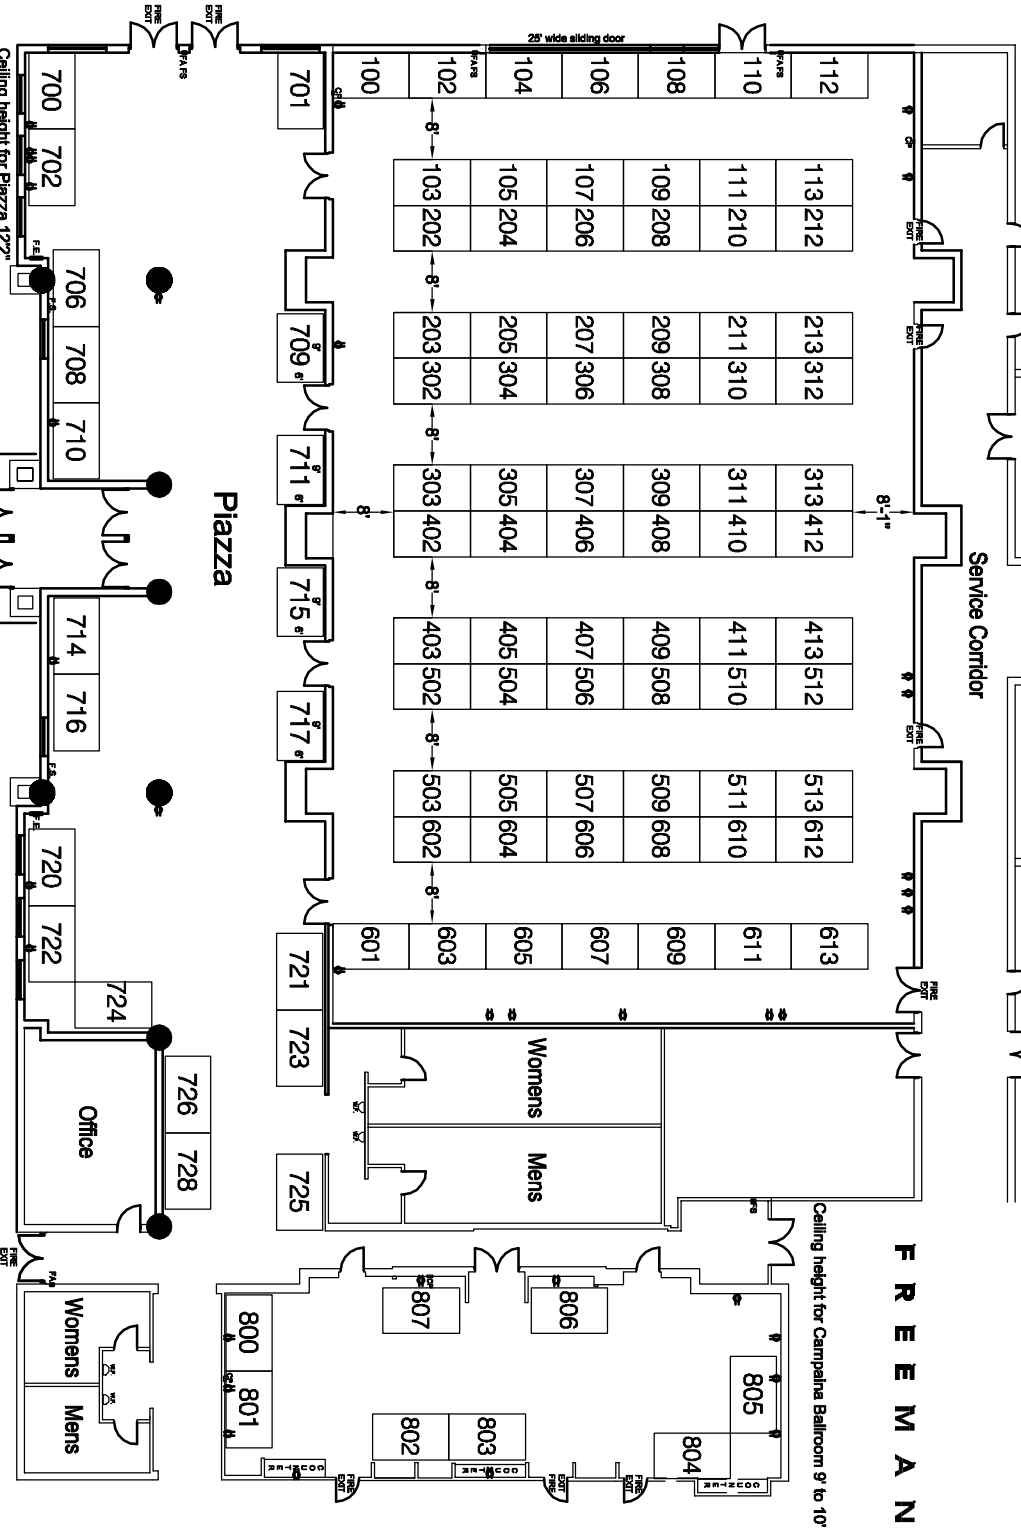

Show Name

Show Date

Hilton Garden Inn Dallas/Lewisville
 785 State Highway 121
 Lewisville, Texas 75067
 Tuscany Ballroom 1 thru IV
 Dimension 76' x 127'
 Ceiling height for Tuscany Ballroom 139" to 18'

ballroom as of 10/23/2007	Dimension	Size	Qty	SqFt
	6x10	60	74	4,440
Totals:			74	4,440

F R E E M A N

ceiling height for Piazza 122"

piazza as of 10/23/2007

Dimension	Size	Qty	SqFt
6x9	54	4	216
6x10	60	16	960
Totals:		20	1,176

Conference Center Entrance

campagna as of 10/23/2007

Dimension	Size	Qty	SqFt
6x10	60	8	480
Totals:		8	480

LEGEND

- 1 INFORMATION
- 2 RESTROOMS
- 3 BUILDING ENTRANCE
- 4 BUILDING EXIT
- 5 HANGING ELEMENT
- 6 HANGING ELEMENT
- 7 HANGING ELEMENT
- 8 HANGING ELEMENT
- 9 HANGING ELEMENT
- 10 HANGING ELEMENT
- 11 HANGING ELEMENT
- 12 HANGING ELEMENT
- 13 HANGING ELEMENT
- 14 HANGING ELEMENT
- 15 HANGING ELEMENT
- 16 HANGING ELEMENT
- 17 HANGING ELEMENT
- 18 HANGING ELEMENT
- 19 HANGING ELEMENT
- 20 HANGING ELEMENT